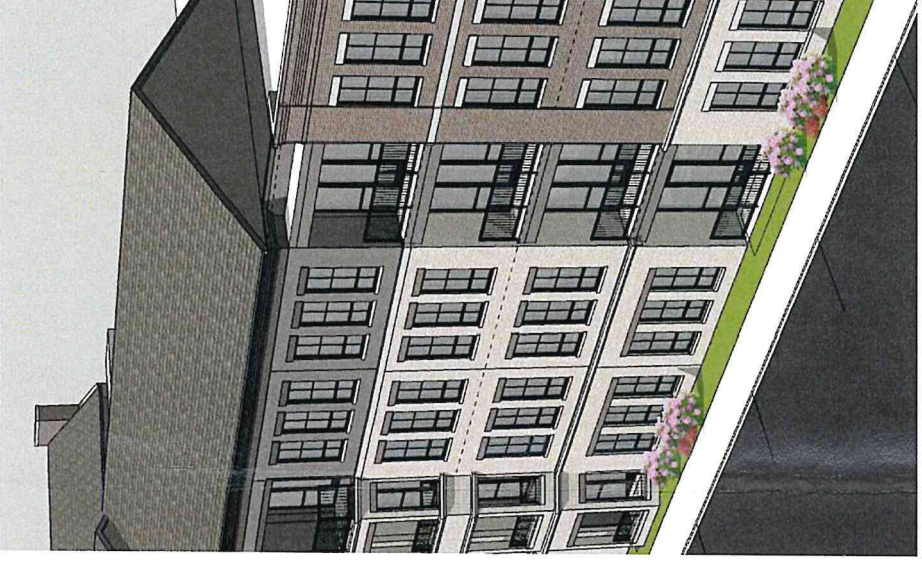

CIVIC SQUARE
CONDOS & GARAGE
AT CARMEL CITY CENTER

West Elevation

1
A1 SCALE: NTS

Level 4
EL: 32'-8"

Level 3
EL: 22'-0"

Level 2

The Old Spaghetti
Factory

Civic Square
Garage

Veterans
Way

Monon Green Blvd

Looking South-East from Veterans Way Garage

Aerial Looking South-East from Veterans Way Garage

Looking North

Aerial Looking North-East from Veterans Way & Civic Square

Aerial Looking South

Aerial Looking North-East from Veterans Way & Civic Square