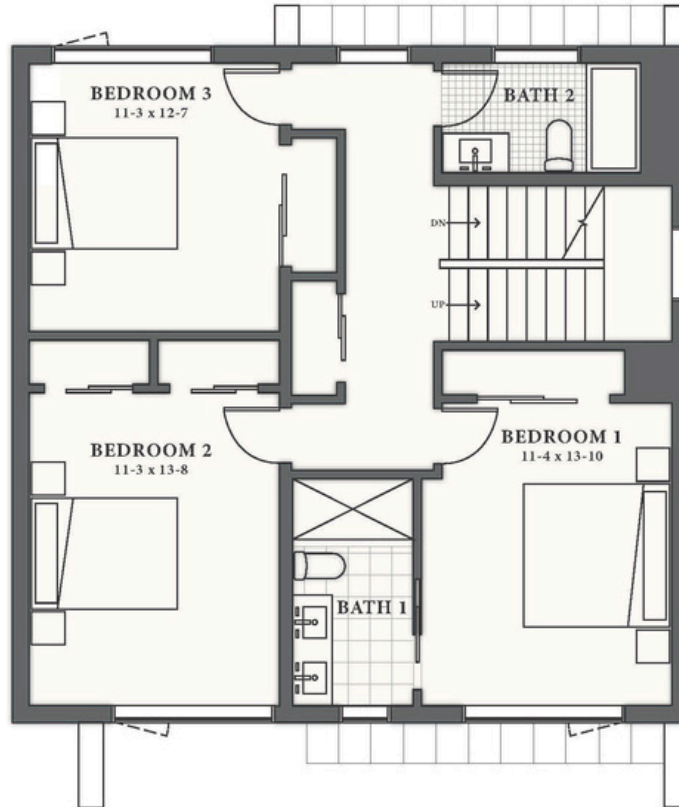

SLATE HILL

SCOUT | UNIT 9

Duplex

4 Bedrooms

3.5 Baths

3,217 Square Feet

Images and floorplans are for illustrative purposes only.
Square footages are approximate. Details are subject to change without notice.

Presented by
LandVest | **CHRISTIE'S**
INTERNATIONAL REAL ESTATE

SLATE HILL

SCOUT | UNIT 9

4 Bedrooms
3.5 Baths
3,217 Square Feet

LOWER LEVEL PLAN

FIRST FLOOR PLAN

Images and floorplans are for illustrative purposes only.
Square footages are approximate. Details are subject to change without notice.

Presented by
LandVest | **CHRISTIE'S**
INTERNATIONAL REAL ESTATE

SLATE HILL

SCOUT | UNIT 9

4 Bedrooms
3.5 Baths
3,217 Square Feet

SECOND FLOOR PLAN

THIRD FLOOR PLAN

Images and floorplans are for illustrative purposes only.
Square footages are approximate. Details are subject to change without notice.