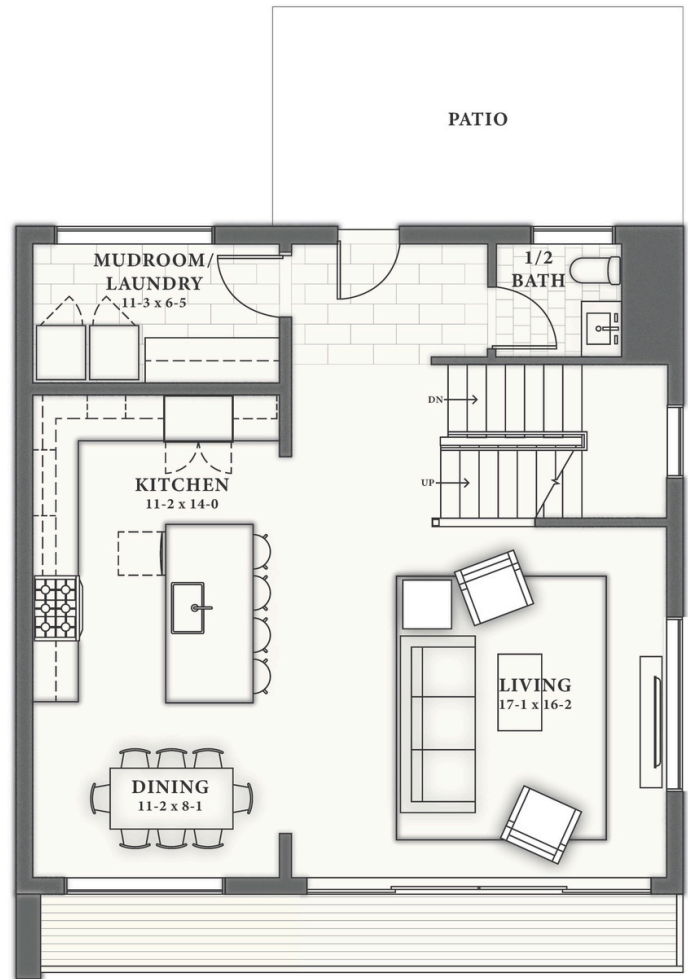

SLATE HILL

SCOUT | UNIT 9

Duplex

4 Bedrooms

3.5 Baths

3,217 Square Feet

Images and floorplans are for illustrative purposes only.
Square footages are approximate. Details are subject to change without notice.

Presented by
LandVest | **CHRISTIE'S**
INTERNATIONAL REAL ESTATE

SLATE HILL

SCOUT | UNIT 9

4 Bedrooms
3.5 Baths
3,217 Square Feet

LOWER LEVEL PLAN

FIRST FLOOR PLAN

Images and floorplans are for illustrative purposes only.
Square footages are approximate. Details are subject to change without notice.

Presented by
LandVest | **CHRISTIE'S**
INTERNATIONAL REAL ESTATE

SLATE HILL

SCOUT | UNIT 9

4 Bedrooms
3.5 Baths
3,217 Square Feet

SECOND FLOOR PLAN

THIRD FLOOR PLAN

Images and floorplans are for illustrative purposes only.
Square footages are approximate. Details are subject to change without notice.