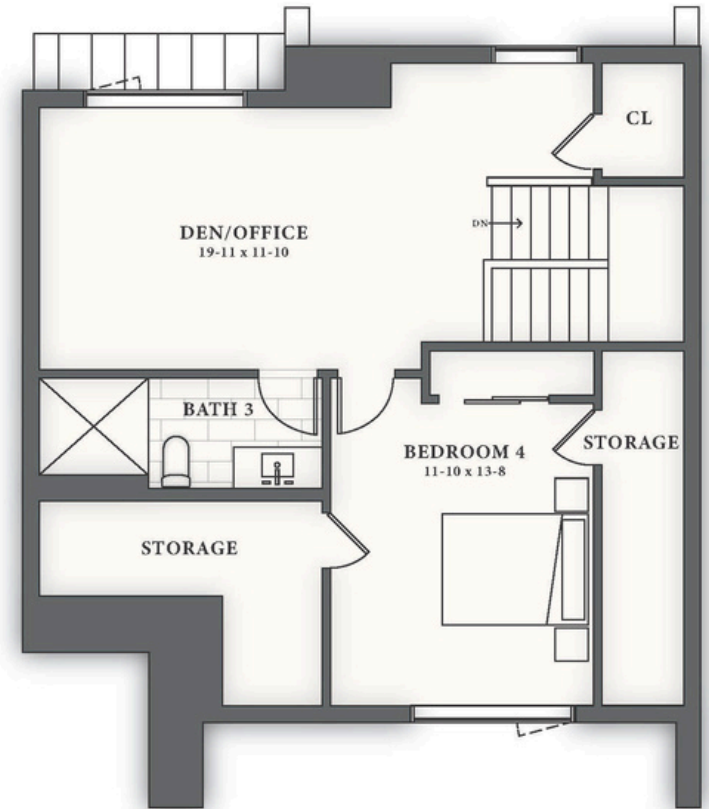

SLATE HILL

SCOUT | UNIT 9

Duplex

4 Bedrooms

3.5 Baths

3,217 Square Feet

Images and floorplans are for illustrative purposes only.
Square footages are approximate. Details are subject to change without notice.

Presented by
LandVest | **CHRISTIE'S**
INTERNATIONAL REAL ESTATE

SLATE HILL

SCOUT | UNIT 9

4 Bedrooms
3.5 Baths
3,217 Square Feet

LOWER LEVEL PLAN

FIRST FLOOR PLAN

Images and floorplans are for illustrative purposes only.
Square footages are approximate. Details are subject to change without notice.

Presented by
LandVest | **CHRISTIE'S**
INTERNATIONAL REAL ESTATE

SLATE HILL

SCOUT | UNIT 9

4 Bedrooms
3.5 Baths
3,217 Square Feet

SECOND FLOOR PLAN

THIRD FLOOR PLAN

Images and floorplans are for illustrative purposes only.
Square footages are approximate. Details are subject to change without notice.