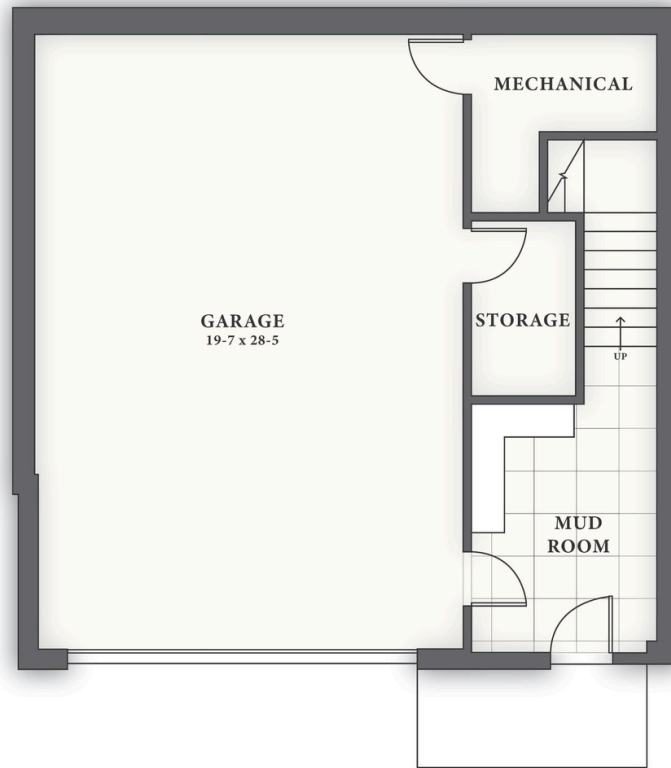

SLATE HILL

SCOUT | UNIT 9

Duplex

4 Bedrooms

3.5 Baths

3,217 Square Feet

Images and floorplans are for illustrative purposes only.
Square footages are approximate. Details are subject to change without notice.

Presented by
LandVest | **CHRISTIE'S**
INTERNATIONAL REAL ESTATE

SLATE HILL

SCOUT | UNIT 9

4 Bedrooms
3.5 Baths
3,217 Square Feet

LOWER LEVEL PLAN

FIRST FLOOR PLAN

Images and floorplans are for illustrative purposes only.
Square footages are approximate. Details are subject to change without notice.

Presented by
LandVest | **CHRISTIE'S**
INTERNATIONAL REAL ESTATE

SLATE HILL

SCOUT | UNIT 9

4 Bedrooms
3.5 Baths
3,217 Square Feet

SECOND FLOOR PLAN

THIRD FLOOR PLAN

Images and floorplans are for illustrative purposes only.
Square footages are approximate. Details are subject to change without notice.