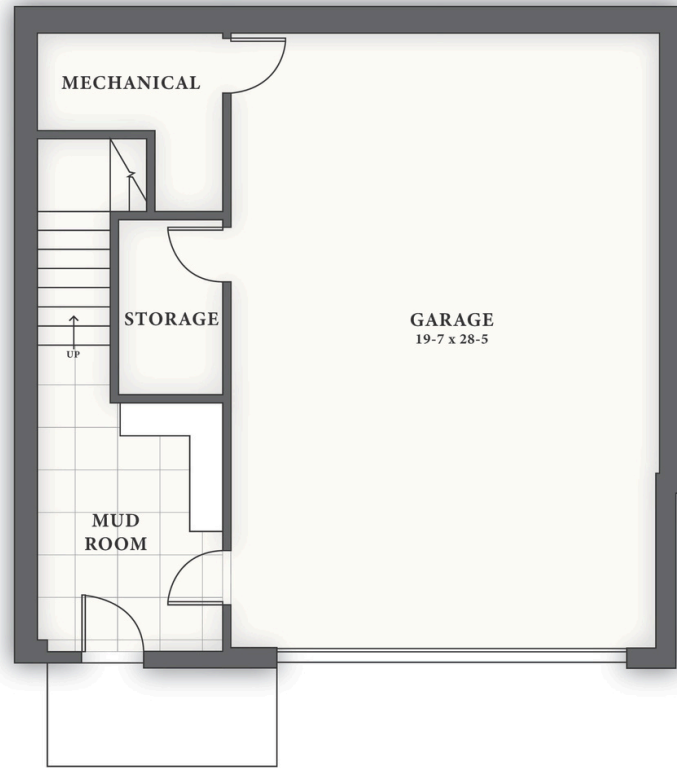

SLATE HILL

SCOUT | UNIT 8

Duplex

4 Bedrooms

3.5 Baths

3,212 Square Feet

Images and floorplans are for illustrative purposes only.
Square footages are approximate. Details are subject to change without notice.

Presented by
LandVest | **CHRISTIE'S**
INTERNATIONAL REAL ESTATE

SLATE HILL

SCOUT | UNIT 8

4 Bedrooms
3.5 Baths
3,212 Square Feet

LOWER LEVEL PLAN

FIRST FLOOR PLAN

Images and floorplans are for illustrative purposes only.
Square footages are approximate. Details are subject to change without notice.

Presented by
LandVest | **CHRISTIE'S**
INTERNATIONAL REAL ESTATE

SLATE HILL

SCOUT | UNIT 8

4 Bedrooms
3.5 Baths
3,212 Square Feet

SECOND FLOOR PLAN

THIRD FLOOR PLAN

Images and floorplans are for illustrative purposes only.
Square footages are approximate. Details are subject to change without notice.