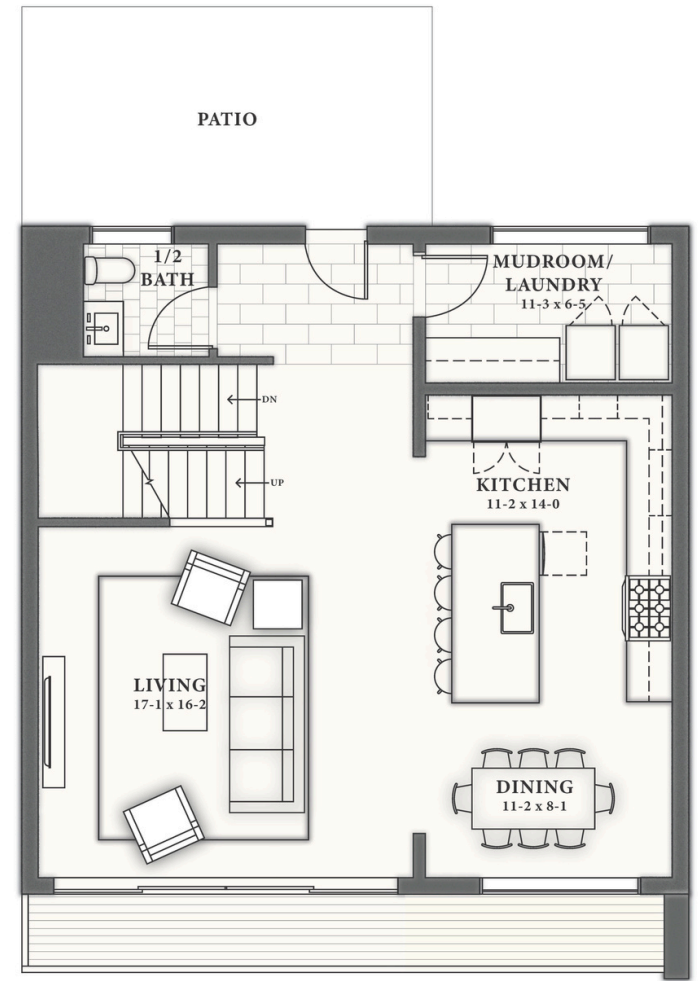

SLATE HILL

SCOUT | UNIT 8

Duplex

4 Bedrooms

3.5 Baths

3,212 Square Feet

Images and floorplans are for illustrative purposes only.
Square footages are approximate. Details are subject to change without notice.

Presented by
LandVest | **CHRISTIE'S**
INTERNATIONAL REAL ESTATE

SLATE HILL

SCOUT | UNIT 8

4 Bedrooms
3.5 Baths
3,212 Square Feet

LOWER LEVEL PLAN

FIRST FLOOR PLAN

Images and floorplans are for illustrative purposes only.
Square footages are approximate. Details are subject to change without notice.

Presented by
LandVest | **CHRISTIE'S**
INTERNATIONAL REAL ESTATE

SLATE HILL

SCOUT | UNIT 8

4 Bedrooms
3.5 Baths
3,212 Square Feet

SECOND FLOOR PLAN

THIRD FLOOR PLAN

Images and floorplans are for illustrative purposes only.
Square footages are approximate. Details are subject to change without notice.