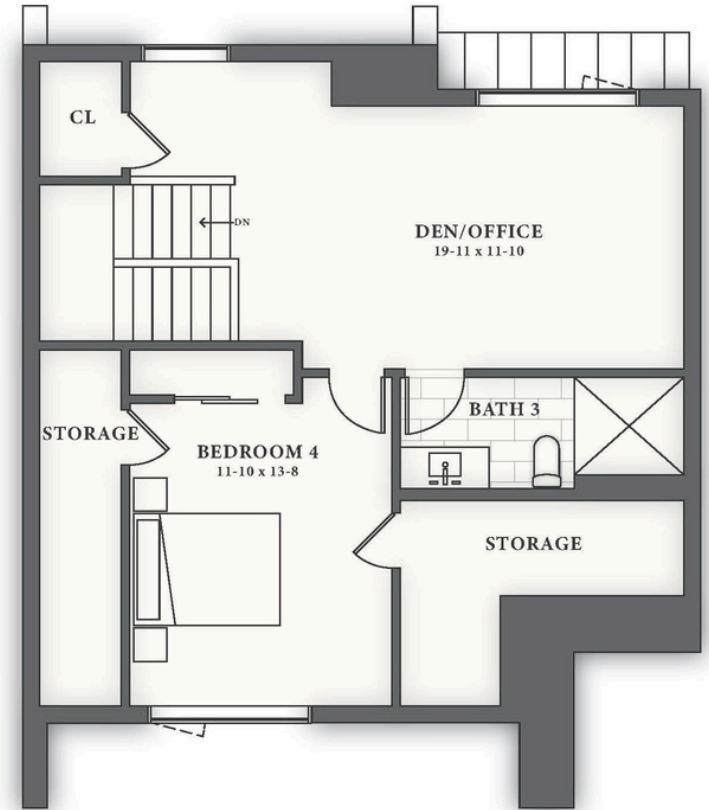

SLATE HILL

SCOUT | UNIT 8

Duplex

4 Bedrooms

3.5 Baths

3,212 Square Feet

Images and floorplans are for illustrative purposes only.
Square footages are approximate. Details are subject to change without notice.

Presented by
LandVest | **CHRISTIE'S**
INTERNATIONAL REAL ESTATE

SLATE HILL

SCOUT | UNIT 8

4 Bedrooms
3.5 Baths
3,212 Square Feet

LOWER LEVEL PLAN

FIRST FLOOR PLAN

Images and floorplans are for illustrative purposes only.
Square footages are approximate. Details are subject to change without notice.

Presented by
LandVest | **CHRISTIE'S**
INTERNATIONAL REAL ESTATE

SLATE HILL

SCOUT | UNIT 8

4 Bedrooms
3.5 Baths
3,212 Square Feet

SECOND FLOOR PLAN

THIRD FLOOR PLAN

Images and floorplans are for illustrative purposes only.
Square footages are approximate. Details are subject to change without notice.