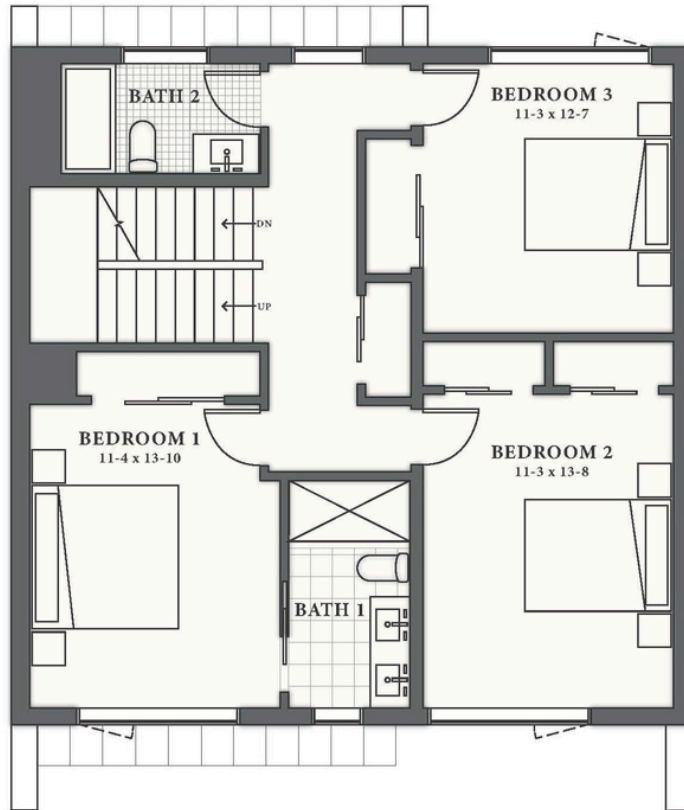

SLATE HILL

SCOUT | UNIT 8

Duplex

4 Bedrooms

3.5 Baths

3,212 Square Feet

Images and floorplans are for illustrative purposes only.
Square footages are approximate. Details are subject to change without notice.

Presented by
LandVest | **CHRISTIE'S**
INTERNATIONAL REAL ESTATE

SLATE HILL

SCOUT | UNIT 8

4 Bedrooms
3.5 Baths
3,212 Square Feet

LOWER LEVEL PLAN

FIRST FLOOR PLAN

Images and floorplans are for illustrative purposes only.
Square footages are approximate. Details are subject to change without notice.

Presented by
LandVest | **CHRISTIE'S**
INTERNATIONAL REAL ESTATE

SLATE HILL

SCOUT | UNIT 8

4 Bedrooms
3.5 Baths
3,212 Square Feet

SECOND FLOOR PLAN

THIRD FLOOR PLAN

Images and floorplans are for illustrative purposes only.
Square footages are approximate. Details are subject to change without notice.