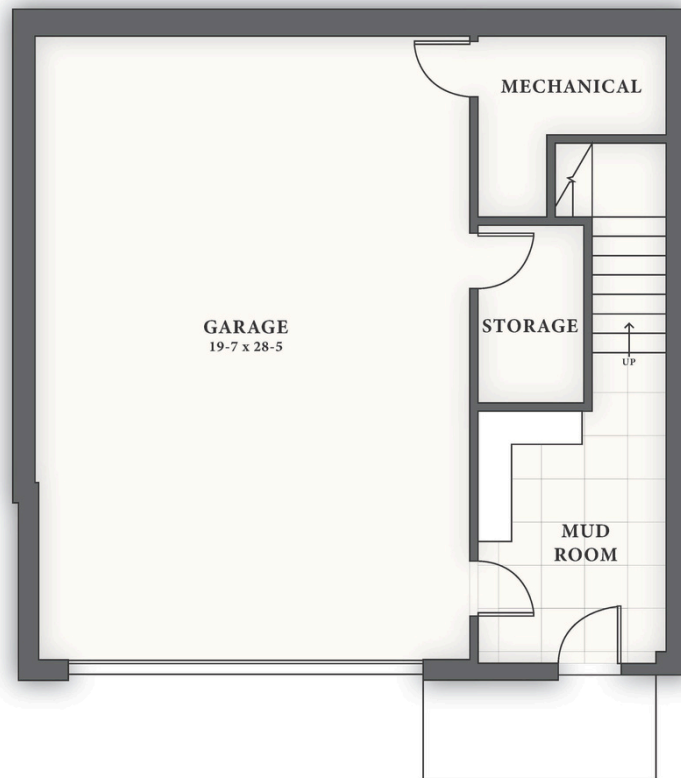

SLATE HILL

SCOUT | UNIT 7

Duplex

4 Bedrooms

3.5 Baths

3, 216 Square Feet

Images and floorplans are for illustrative purposes only.
Square footages are approximate. Details are subject to change without notice.

Presented by
LandVest | **CHRISTIE'S**
INTERNATIONAL REAL ESTATE

SLATE HILL

SCOUT | UNIT 7

4 Bedrooms
3.5 Baths
3,216 Square Feet

LOWER LEVEL PLAN

FIRST FLOOR PLAN

Images and floorplans are for illustrative purposes only.
Square footages are approximate. Details are subject to change without notice.

Presented by
LandVest | **CHRISTIE'S**
INTERNATIONAL REAL ESTATE

SLATE HILL

SCOUT | UNIT 7

4 Bedrooms
3.5 Baths
3,216 Square Feet

SECOND FLOOR PLAN

THIRD FLOOR PLAN

Images and floorplans are for illustrative purposes only.
Square footages are approximate. Details are subject to change without notice.