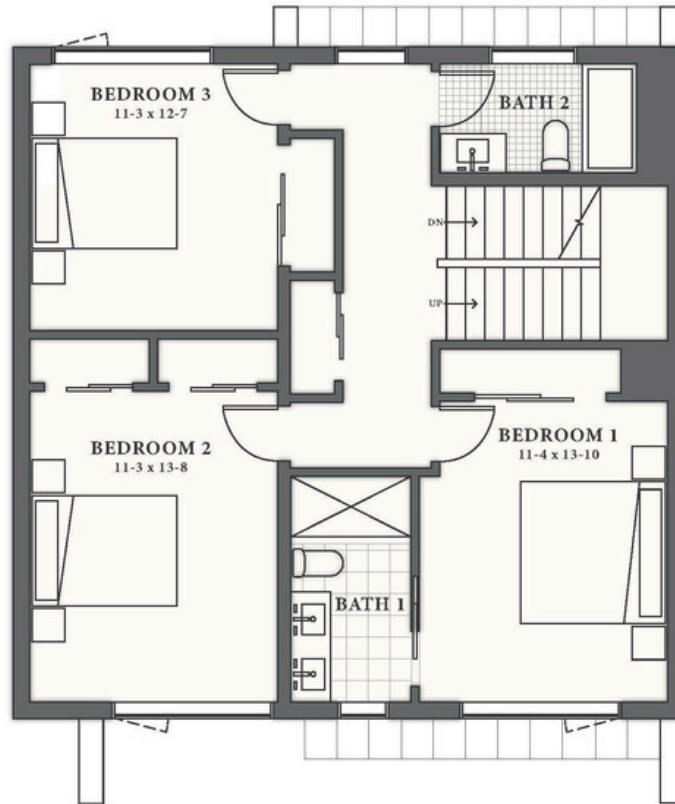

SLATE HILL

SCOUT | UNIT 7

Duplex

4 Bedrooms

3.5 Baths

3, 216 Square Feet

Images and floorplans are for illustrative purposes only.
Square footages are approximate. Details are subject to change without notice.

Presented by
LandVest | **CHRISTIE'S**
INTERNATIONAL REAL ESTATE

SLATE HILL

SCOUT | UNIT 7

4 Bedrooms
3.5 Baths
3,216 Square Feet

LOWER LEVEL PLAN

FIRST FLOOR PLAN

Images and floorplans are for illustrative purposes only.
Square footages are approximate. Details are subject to change without notice.

Presented by
LandVest | **CHRISTIE'S**
INTERNATIONAL REAL ESTATE

SLATE HILL

SCOUT | UNIT 7

4 Bedrooms
3.5 Baths
3,216 Square Feet

SECOND FLOOR PLAN

THIRD FLOOR PLAN

Images and floorplans are for illustrative purposes only.
Square footages are approximate. Details are subject to change without notice.