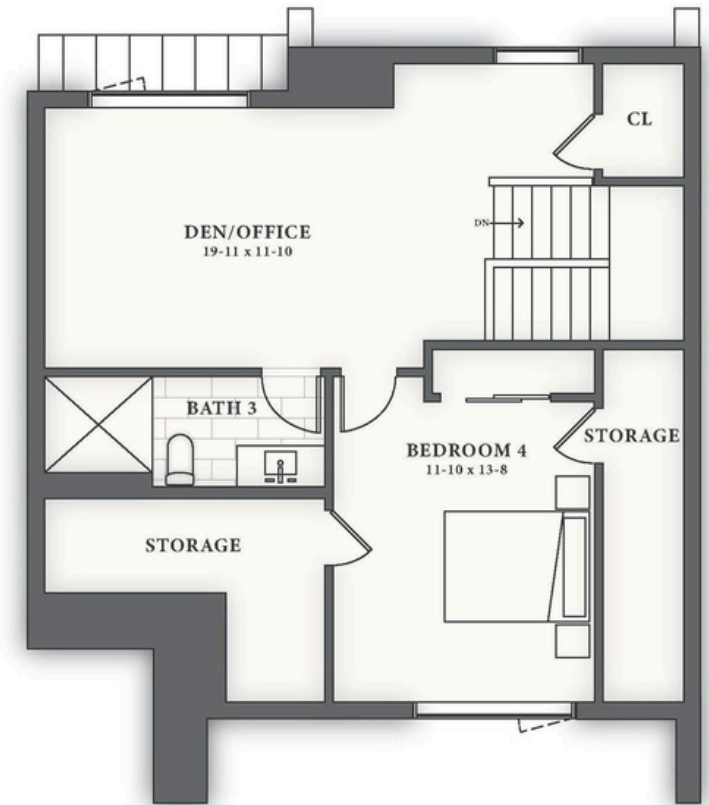

SLATE HILL

SCOUT | UNIT 7

Duplex

4 Bedrooms

3.5 Baths

3, 216 Square Feet

Images and floorplans are for illustrative purposes only.
Square footages are approximate. Details are subject to change without notice.

Presented by
LandVest | **CHRISTIE'S**
INTERNATIONAL REAL ESTATE

SLATE HILL

SCOUT | UNIT 7

4 Bedrooms
3.5 Baths
3,216 Square Feet

LOWER LEVEL PLAN

FIRST FLOOR PLAN

Images and floorplans are for illustrative purposes only.
Square footages are approximate. Details are subject to change without notice.

Presented by
LandVest | **CHRISTIE'S**
INTERNATIONAL REAL ESTATE

SLATE HILL

SCOUT | UNIT 7

4 Bedrooms
3.5 Baths
3,216 Square Feet

SECOND FLOOR PLAN

THIRD FLOOR PLAN

Images and floorplans are for illustrative purposes only.
Square footages are approximate. Details are subject to change without notice.