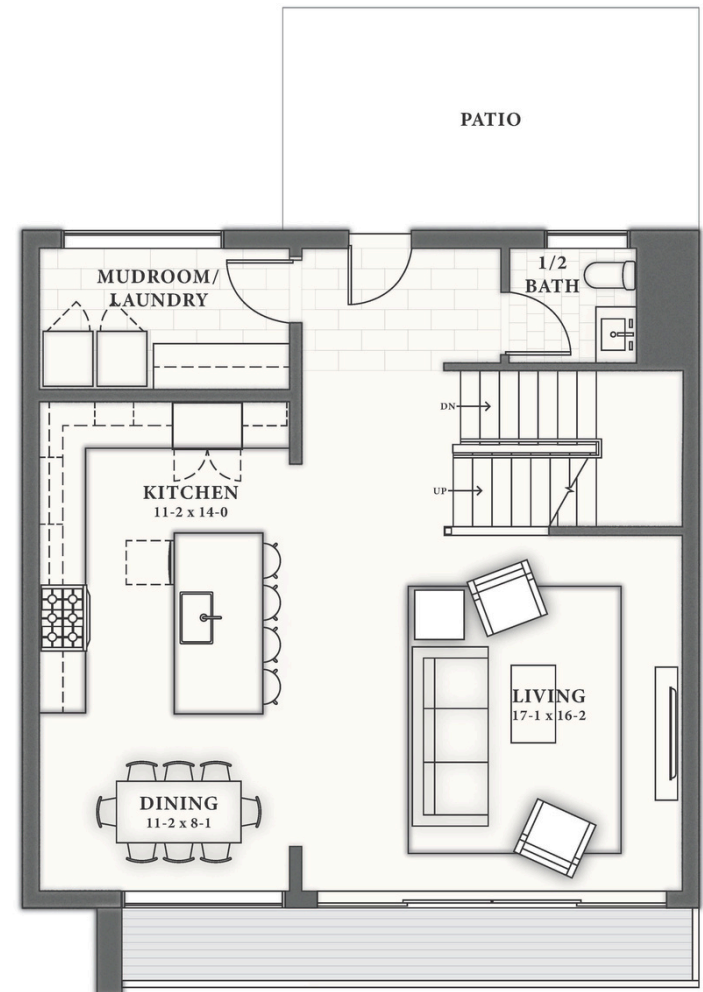

SLATE HILL

SCOUT | UNIT 7

Duplex

4 Bedrooms

3.5 Baths

3, 216 Square Feet

Images and floorplans are for illustrative purposes only.
Square footages are approximate. Details are subject to change without notice.

Presented by
LandVest | **CHRISTIE'S**
INTERNATIONAL REAL ESTATE

SLATE HILL

SCOUT | UNIT 7

4 Bedrooms
3.5 Baths
3,216 Square Feet

LOWER LEVEL PLAN

FIRST FLOOR PLAN

Images and floorplans are for illustrative purposes only.
Square footages are approximate. Details are subject to change without notice.

Presented by
LandVest | **CHRISTIE'S**
INTERNATIONAL REAL ESTATE

SLATE HILL

SCOUT | UNIT 7

4 Bedrooms
3.5 Baths
3,216 Square Feet

SECOND FLOOR PLAN

THIRD FLOOR PLAN

Images and floorplans are for illustrative purposes only.
Square footages are approximate. Details are subject to change without notice.