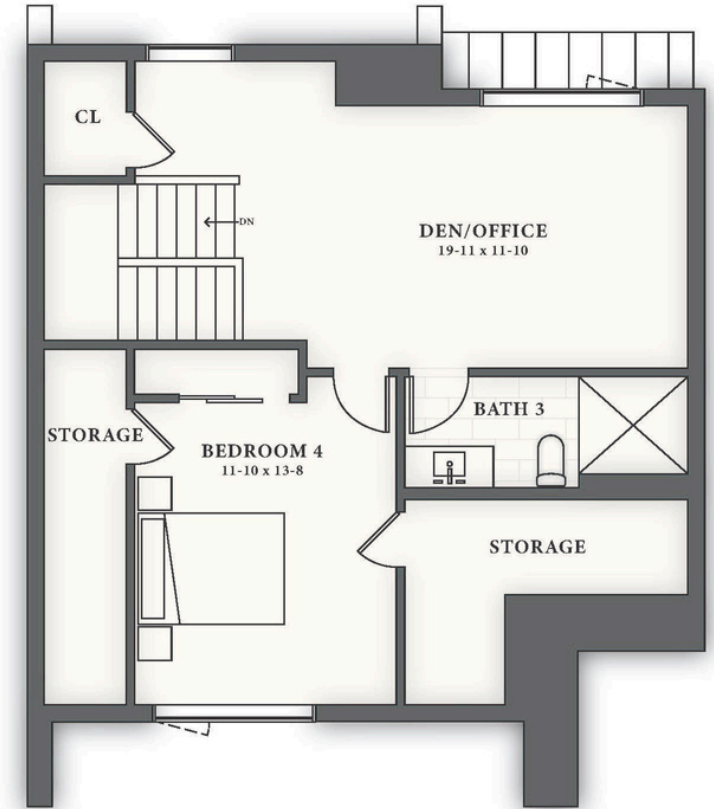

SLATE HILL

SCOUT | UNIT 6

Duplex

4 Bedrooms

3.5 Baths

3,212 Square Feet

Images and floorplans are for illustrative purposes only.
Square footages are approximate. Details are subject to change without notice.

Presented by
LandVest | **CHRISTIE'S**
INTERNATIONAL REAL ESTATE

SLATE HILL

SCOUT | UNIT 6

4 Bedrooms
3.5 Baths
3,212 Square Feet

LOWER LEVEL PLAN

FIRST FLOOR PLAN

Images and floorplans are for illustrative purposes only.
Square footages are approximate. Details are subject to change without notice.

Presented by
LandVest | **CHRISTIE'S**
INTERNATIONAL REAL ESTATE

SLATE HILL

SCOUT | UNIT 6

4 Bedrooms
3.5 Baths
3,212 Square Feet

SECOND FLOOR PLAN

THIRD FLOOR PLAN

Images and floorplans are for illustrative purposes only.
Square footages are approximate. Details are subject to change without notice.