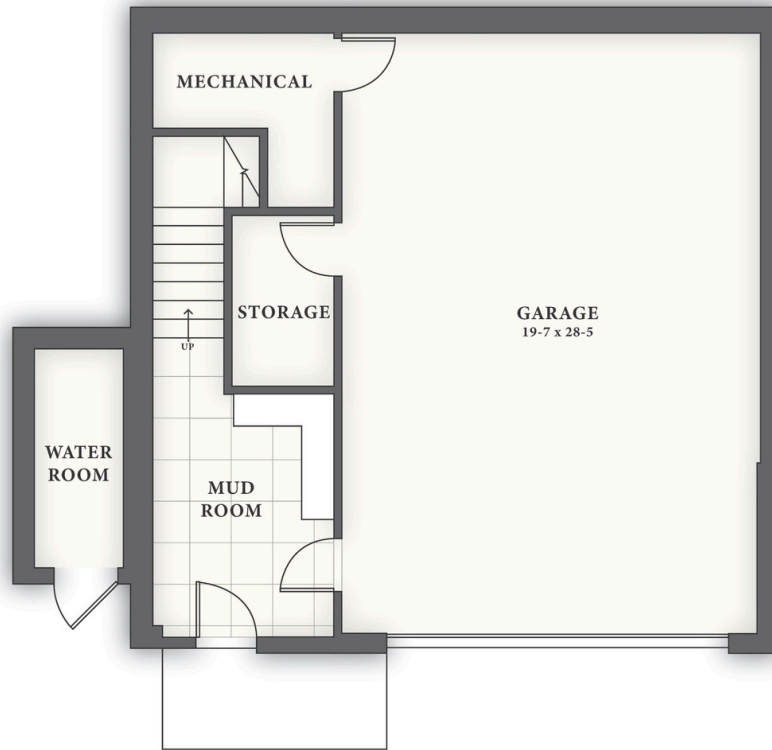

SLATE HILL

SCOUT | UNIT 6

Duplex

4 Bedrooms

3.5 Baths

3,212 Square Feet

Images and floorplans are for illustrative purposes only.
Square footages are approximate. Details are subject to change without notice.

Presented by
LandVest | **CHRISTIE'S**
INTERNATIONAL REAL ESTATE

SLATE HILL

SCOUT | UNIT 6

4 Bedrooms
3.5 Baths
3,212 Square Feet

LOWER LEVEL PLAN

FIRST FLOOR PLAN

Images and floorplans are for illustrative purposes only.
Square footages are approximate. Details are subject to change without notice.

Presented by
LandVest | **CHRISTIE'S**
INTERNATIONAL REAL ESTATE

SLATE HILL

SCOUT | UNIT 6

4 Bedrooms
3.5 Baths
3,212 Square Feet

SECOND FLOOR PLAN

THIRD FLOOR PLAN

Images and floorplans are for illustrative purposes only.
Square footages are approximate. Details are subject to change without notice.