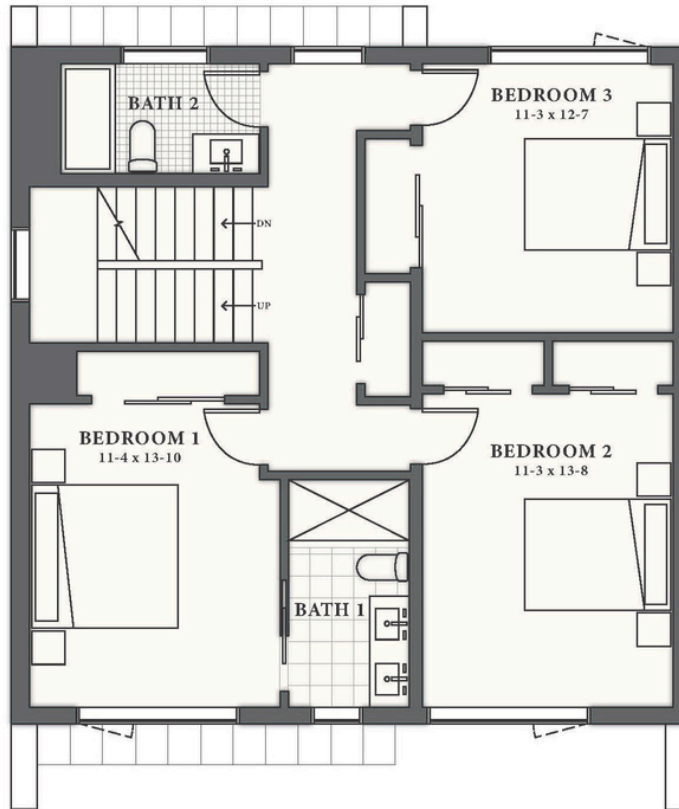

SLATE HILL

SCOUT | UNIT 6

Duplex

4 Bedrooms

3.5 Baths

3,212 Square Feet

Images and floorplans are for illustrative purposes only.
Square footages are approximate. Details are subject to change without notice.

Presented by
LandVest | **CHRISTIE'S**
INTERNATIONAL REAL ESTATE

SLATE HILL

SCOUT | UNIT 6

4 Bedrooms
3.5 Baths
3,212 Square Feet

LOWER LEVEL PLAN

FIRST FLOOR PLAN

Images and floorplans are for illustrative purposes only.
Square footages are approximate. Details are subject to change without notice.

Presented by
LandVest | **CHRISTIE'S**
INTERNATIONAL REAL ESTATE

SLATE HILL

SCOUT | UNIT 6

4 Bedrooms
3.5 Baths
3,212 Square Feet

SECOND FLOOR PLAN

THIRD FLOOR PLAN

Images and floorplans are for illustrative purposes only.
Square footages are approximate. Details are subject to change without notice.