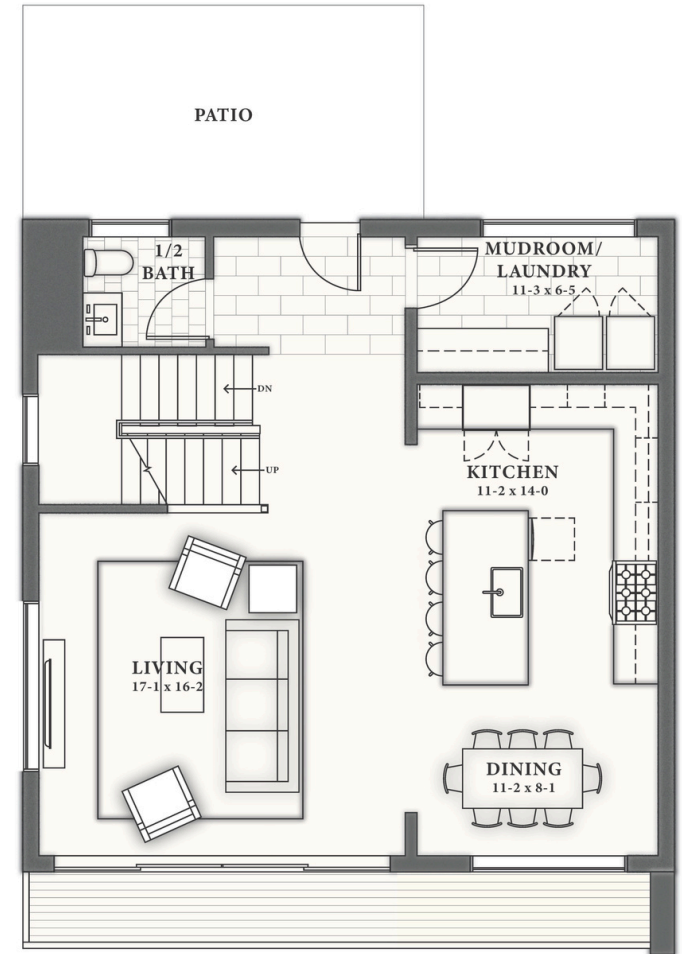

SLATE HILL

SCOUT | UNIT 6

Duplex

4 Bedrooms

3.5 Baths

3,212 Square Feet

Images and floorplans are for illustrative purposes only.
Square footages are approximate. Details are subject to change without notice.

Presented by
LandVest | **CHRISTIE'S**
INTERNATIONAL REAL ESTATE

SLATE HILL

SCOUT | UNIT 6

4 Bedrooms
3.5 Baths
3,212 Square Feet

LOWER LEVEL PLAN

FIRST FLOOR PLAN

Images and floorplans are for illustrative purposes only.
Square footages are approximate. Details are subject to change without notice.

Presented by
LandVest | **CHRISTIE'S**
INTERNATIONAL REAL ESTATE

SLATE HILL

SCOUT | UNIT 6

4 Bedrooms
3.5 Baths
3,212 Square Feet

SECOND FLOOR PLAN

THIRD FLOOR PLAN

Images and floorplans are for illustrative purposes only.
Square footages are approximate. Details are subject to change without notice.