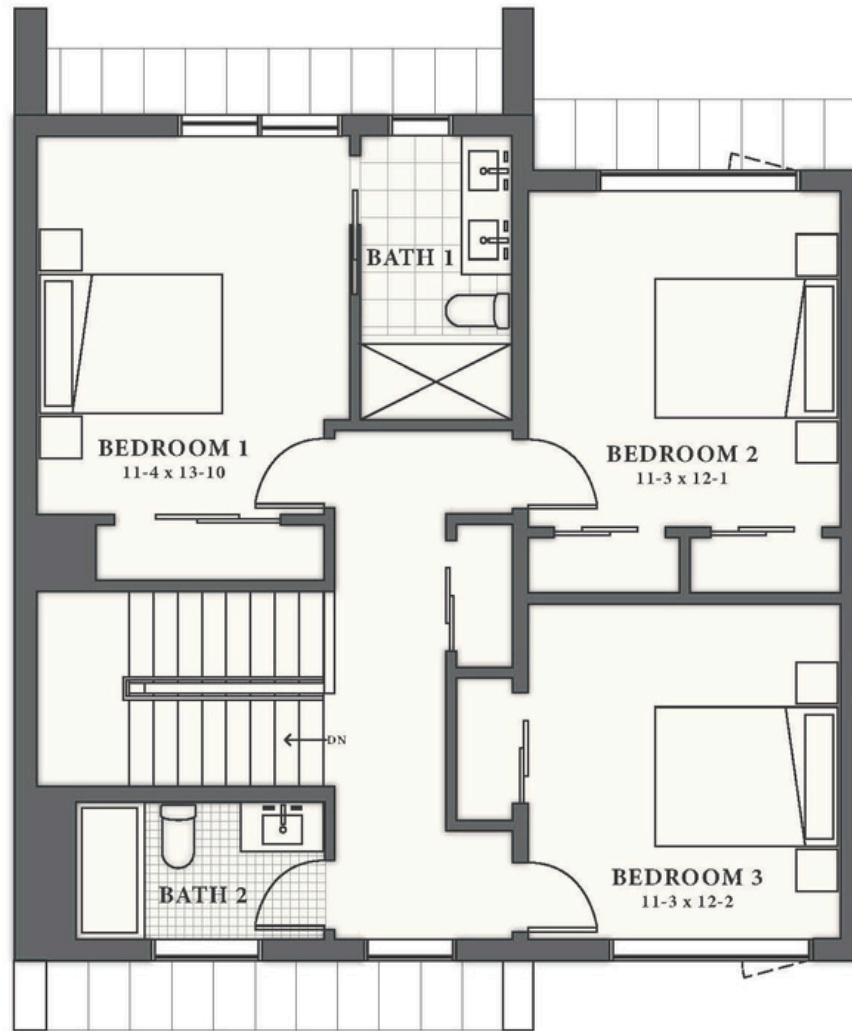

SLATE HILL

TREK | UNIT 4

4 Bedrooms
3.5 Baths
2,592 Square Feet

Images and floorplans are for illustrative purposes only.
Square footages are approximate. Details are subject to change without notice.

Presented by
LandVest | **CHRISTIE'S**
INTERNATIONAL REAL ESTATE

SLATE HILL

TREK | UNIT 4

4 Bedrooms

3.5 Baths

2,592 Square Feet

LOWER LEVEL PLAN

FIRST FLOOR PLAN

Images and floorplans are for illustrative purposes only.
Square footages are approximate. Details are subject to change without notice.

Presented by

LandVest | CHRISTIE'S
INTERNATIONAL REAL ESTATE

SLATE HILL

TREK | UNIT 4

4 Bedrooms

3.5 Baths

2,592 Square Feet

SECOND FLOOR PLAN

Images and floorplans are for illustrative purposes only.
Square footages are approximate. Details are subject to change without notice.

Presented by

LandVest | CHRISTIE'S
INTERNATIONAL REAL ESTATE