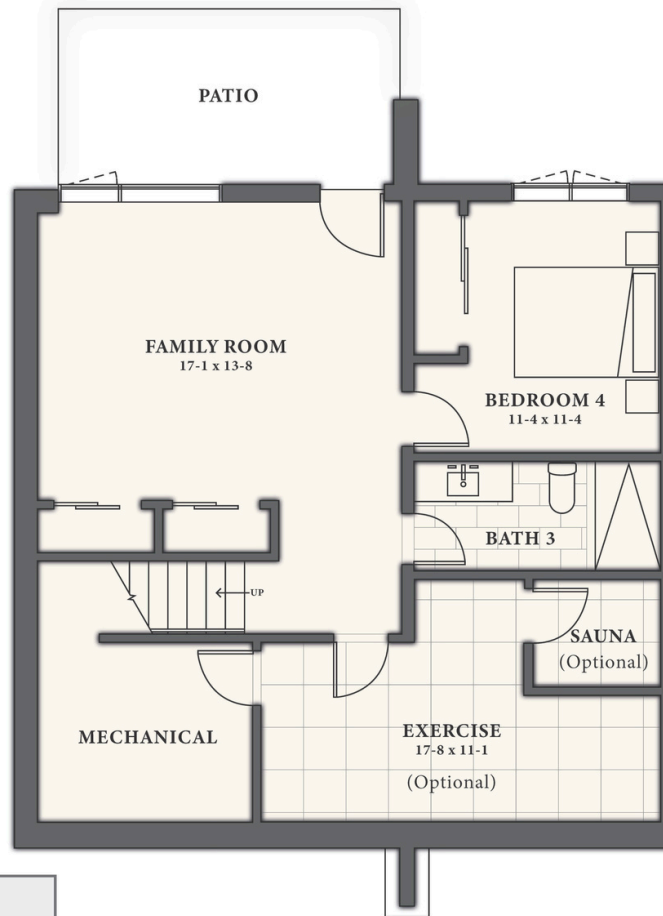

SLATE HILL

TREK | UNIT 4

4 Bedrooms
3.5 Baths
2,592 Square Feet

Images and floorplans are for illustrative purposes only.
Square footages are approximate. Details are subject to change without notice.

Presented by
LandVest | **CHRISTIE'S**
INTERNATIONAL REAL ESTATE

SLATE HILL

TREK | UNIT 4

4 Bedrooms

3.5 Baths

2,592 Square Feet

LOWER LEVEL PLAN

FIRST FLOOR PLAN

Images and floorplans are for illustrative purposes only.
Square footages are approximate. Details are subject to change without notice.

Presented by

LandVest | CHRISTIE'S
INTERNATIONAL REAL ESTATE

SLATE HILL

TREK | UNIT 4

4 Bedrooms

3.5 Baths

2,592 Square Feet

SECOND FLOOR PLAN