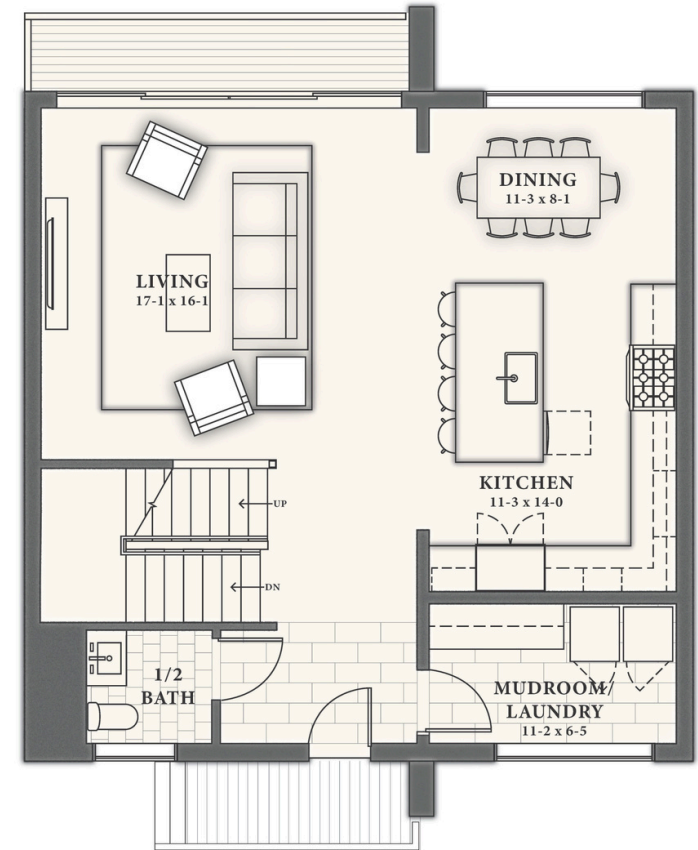

SLATE HILL

TREK | UNIT 4

4 Bedrooms
3.5 Baths
2,592 Square Feet

Images and floorplans are for illustrative purposes only.
Square footages are approximate. Details are subject to change without notice.

Presented by
LandVest | **CHRISTIE'S**
INTERNATIONAL REAL ESTATE

SLATE HILL

TREK | UNIT 4

4 Bedrooms

3.5 Baths

2,592 Square Feet

LOWER LEVEL PLAN

FIRST FLOOR PLAN

Images and floorplans are for illustrative purposes only.
Square footages are approximate. Details are subject to change without notice.

Presented by

LandVest | CHRISTIE'S
INTERNATIONAL REAL ESTATE

SLATE HILL

TREK | UNIT 4

4 Bedrooms

3.5 Baths

2,592 Square Feet

SECOND FLOOR PLAN

Images and floorplans are for illustrative purposes only.
Square footages are approximate. Details are subject to change without notice.

Presented by

LandVest | CHRISTIE'S
INTERNATIONAL REAL ESTATE