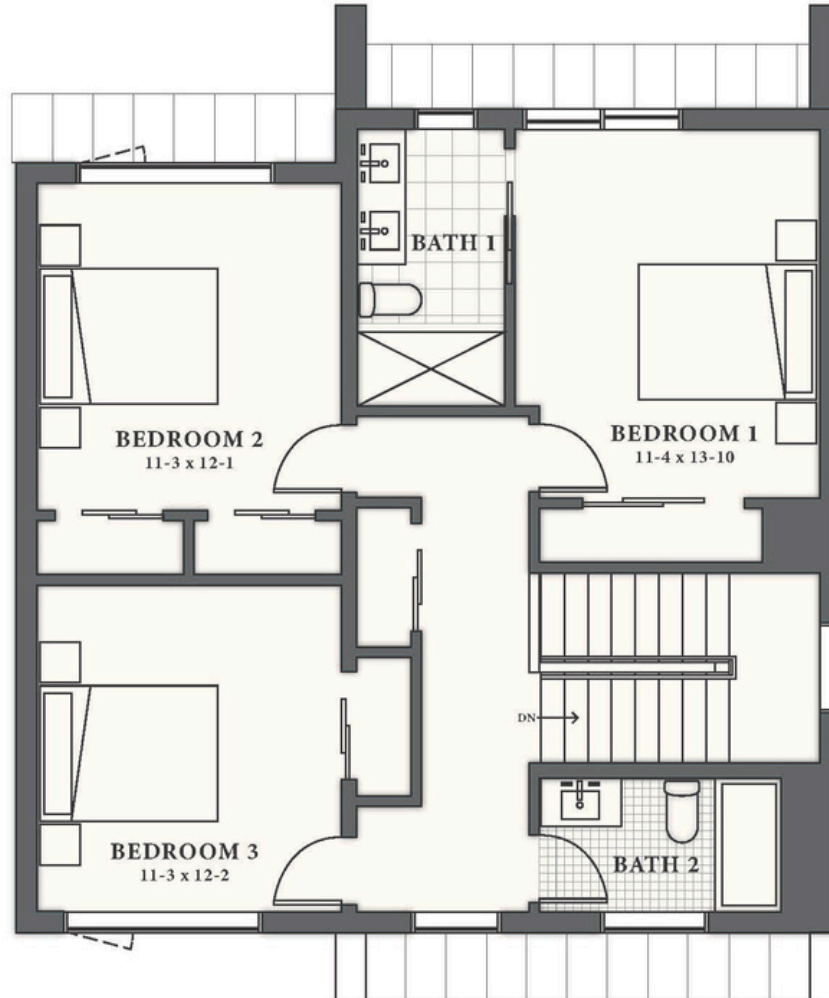

SLATE HILL

ROAM | UNIT 1

End Unit

4 Bedrooms

3.5 Baths

2,551 Square Feet

Images and floorplans are for illustrative purposes only.
Square footages are approximate. Details are subject to change without notice.

Presented by

LandVest | **CHRISTIE'S**
INTERNATIONAL REAL ESTATE

SLATE HILL

ROOM | UNIT 1

End Unit

4 Bedrooms

3.5 Baths

2,551 Square Feet

LOWER LEVEL PLAN

FIRST FLOOR PLAN

Images and floorplans are for illustrative purposes only.
Square footages are approximate. Details are subject to change without notice.

Presented by
LandVest | **CHRISTIE'S**
INTERNATIONAL REAL ESTATE

SLATE HILL

ROAM | UNIT 1

End Unit

4 Bedrooms

3.5 Baths

2,551 Square Feet

SECOND FLOOR PLAN

Images and floorplans are for illustrative purposes only.
Square footages are approximate. Details are subject to change without notice.