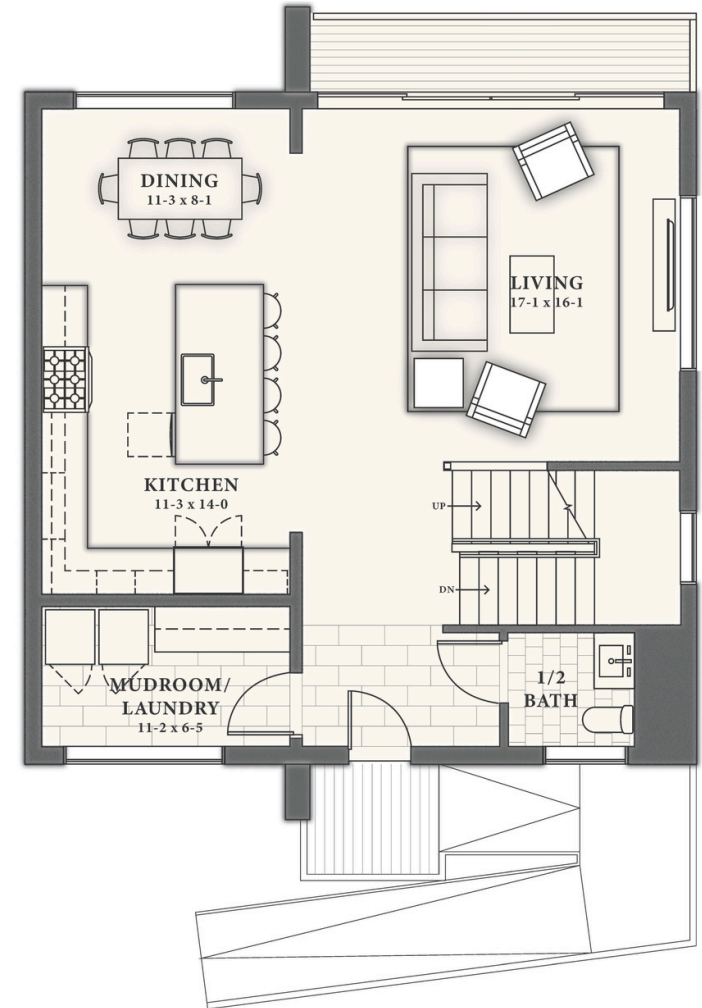

SLATE HILL

ROAM | UNIT 1

End Unit

4 Bedrooms

3.5 Baths

2,551 Square Feet

Images and floorplans are for illustrative purposes only.
Square footages are approximate. Details are subject to change without notice.

Presented by

LandVest | **CHRISTIE'S**
INTERNATIONAL REAL ESTATE

SLATE HILL

ROOM | UNIT 1

End Unit

4 Bedrooms

3.5 Baths

2,551 Square Feet

LOWER LEVEL PLAN

FIRST FLOOR PLAN

Images and floorplans are for illustrative purposes only.
Square footages are approximate. Details are subject to change without notice.

Presented by
LandVest | **CHRISTIE'S**
INTERNATIONAL REAL ESTATE

SLATE HILL

ROAM | UNIT 1

End Unit

4 Bedrooms

3.5 Baths

2,551 Square Feet

SECOND FLOOR PLAN

Images and floorplans are for illustrative purposes only.
Square footages are approximate. Details are subject to change without notice.