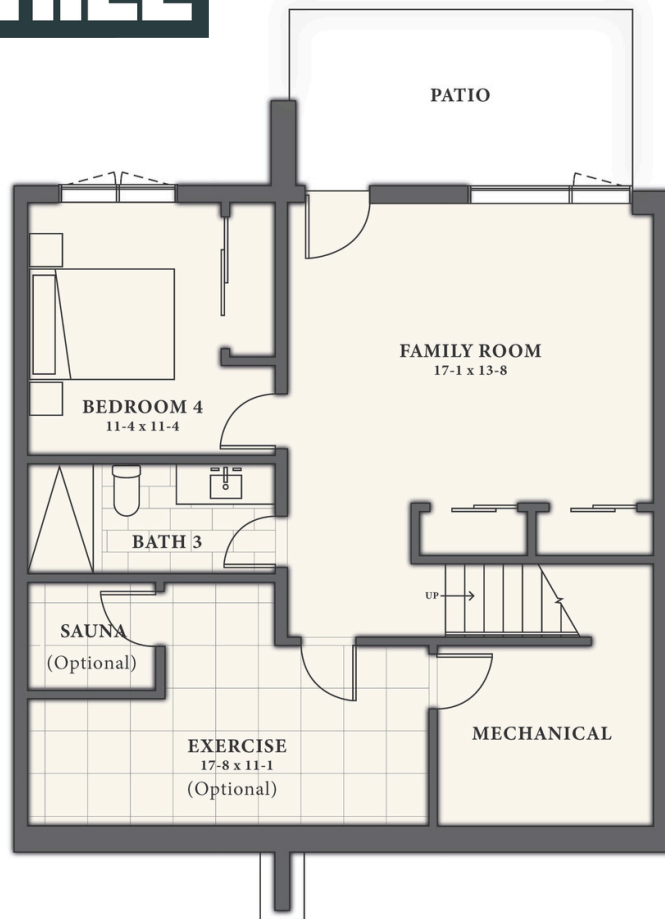

SLATE HILL

ROAM | UNIT 1

End Unit

4 Bedrooms

3.5 Baths

2,551 Square Feet

Images and floorplans are for illustrative purposes only.
Square footages are approximate. Details are subject to change without notice.

Presented by

LandVest | **CHRISTIE'S**
INTERNATIONAL REAL ESTATE

SLATE HILL

ROOM | UNIT 1

End Unit

4 Bedrooms

3.5 Baths

2,551 Square Feet

LOWER LEVEL PLAN

FIRST FLOOR PLAN

Images and floorplans are for illustrative purposes only.
Square footages are approximate. Details are subject to change without notice.

Presented by
LandVest | **CHRISTIE'S**
INTERNATIONAL REAL ESTATE

SLATE HILL

ROAM | UNIT 1

End Unit

4 Bedrooms

3.5 Baths

2,551 Square Feet

SECOND FLOOR PLAN

Images and floorplans are for illustrative purposes only.
Square footages are approximate. Details are subject to change without notice.